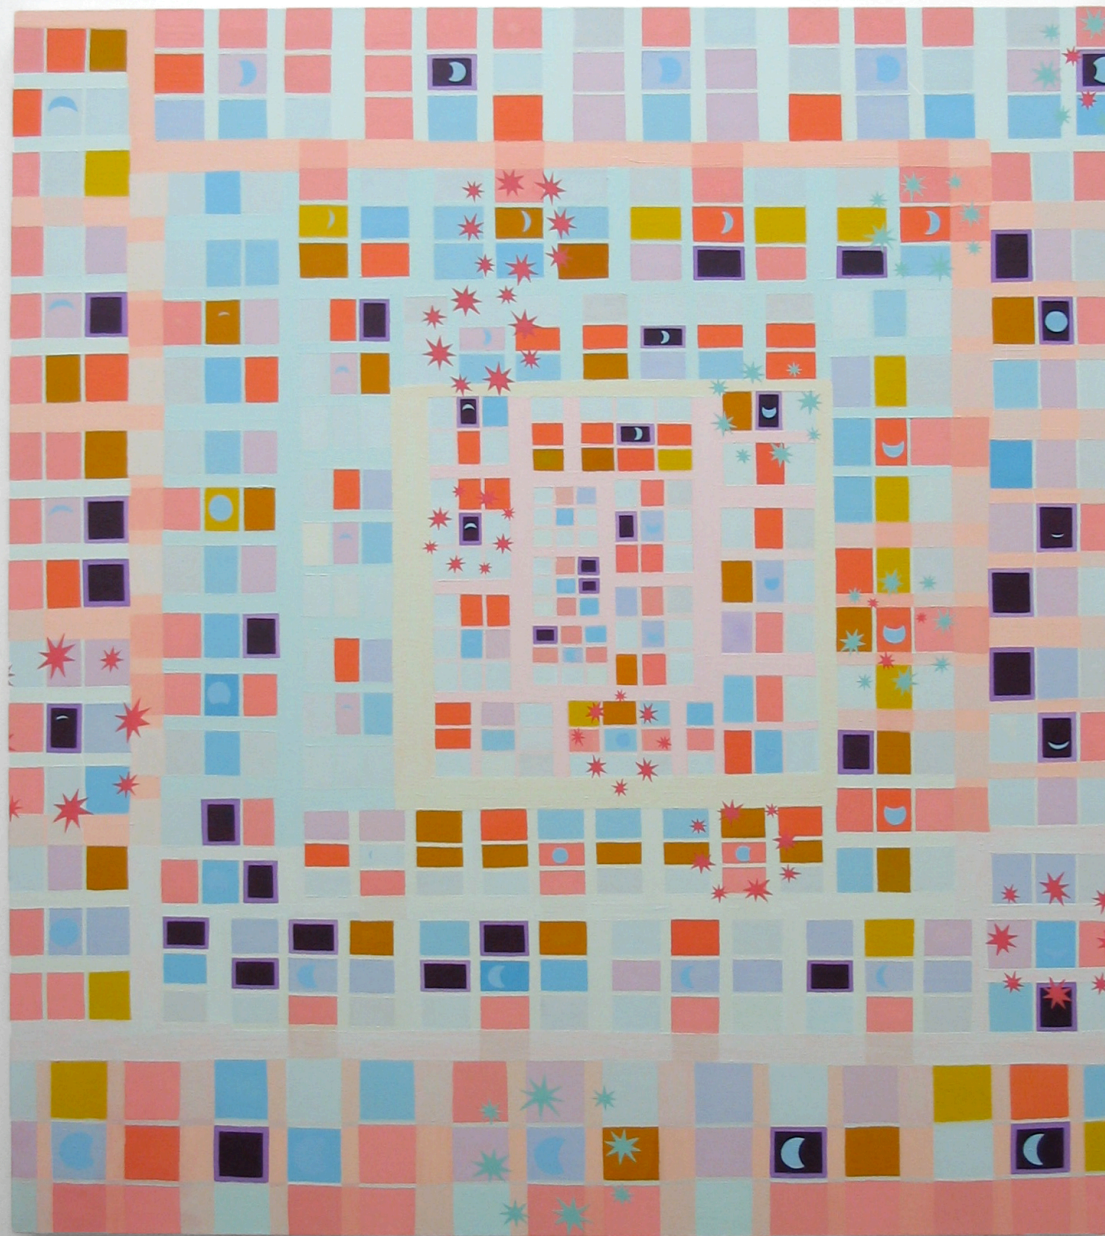

9. Brian Bulfer - 2013
Visual Perception
 Silkscreen on photo print, 17"x15"

10. Brian Bulfer - 2013
Autobiographical Memory #2
Silkscreen on paper,
11" x 15"

11. Brian Bulfer - 2012
*Donations to Occupy Wall
Street*
Acrylic on photo print, 45" x 55"

13. Brian Bulfer – 2011
Water Tower – Renewable Water Resources
Hill Top Temple in Chiang Mai, Doi Saket, Thailand
Acrylic on concert wall 14' x 9'

14. Brian Bulfer - 2010
Indian Diet Lingam #1
Soy wax mold, 15" high

15. Brian Bulfer - 2009
*The Temporal, the Quantitative,
Ideals and Quarks*
Oil on canvas 6'x8'

16. Brian Bulfer - 2009-10
Cosmic Sushi Roll
Oil on canvas, 6'x8'

17. Brian Bulfer - 2009
Giving and Receiving
Oil on canvas, 19.5"x23"

18. Brian Bulfer - 2009
*Wheat, Rice and Corn
Production in China
1953-2006*
Oil on canvas, 54"x60"

19. Brian Bulfer - 2008
January 2006 to April 2008
Gouache on paper, 48"x36"

20. Brian Bulfer - 2008
Peaking
Fabric, padded wall paper, and
frosted duralar, 7' high