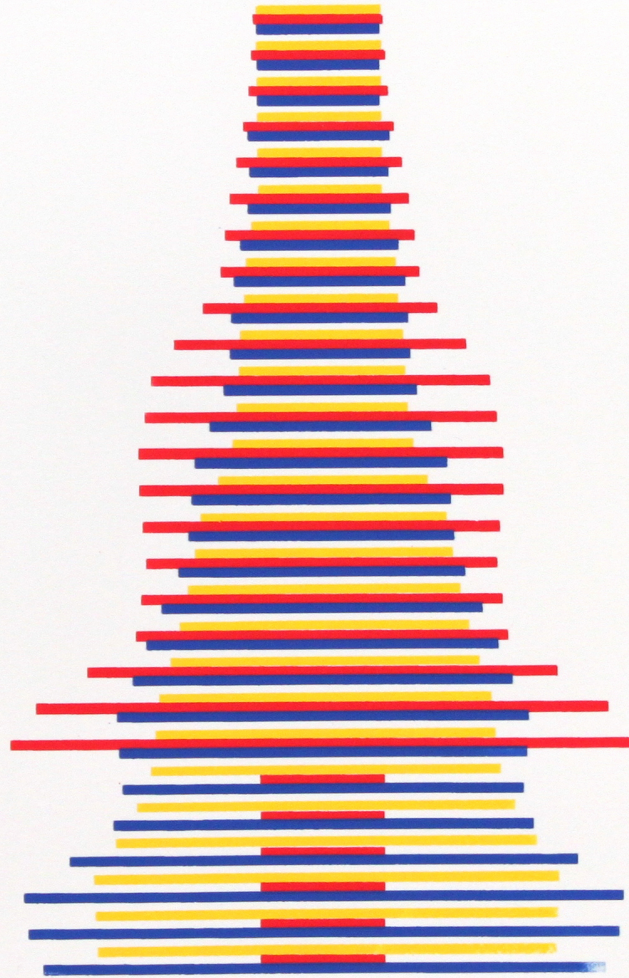

6. Brian Bulfer – 2015-17
Research Prayer Flags
Cotton fabric, each
8.5"x11"

7. Brian Bulfer - 2014
Binary Prayer Beads
3D printed plastic filament,
3-1" x 19-9" x 1-5"

8. Brian Bulfer - 2013
Sacred Exchange
Silkscreen on photo print,
10.75" x 10.75"

9. Brian Bulfer - 2013
Visual Perception
 Silkscreen on photo print, 17"x15"

10. Brian Bulfer - 2013
Autobiographical Memory #2
Silkscreen on paper,
11" x 15"

11. Brian Bulfer - 2012
*Donations to Occupy Wall
Street*
Acrylic on photo print, 45" x 55"

18. Brian Bulfer - 2009
*Wheat, Rice and Corn
Production in China
1953-2006*
Oil on canvas, 54"x60"

19. Brian Bulfer - 2008
January 2006 to April 2008
Gouache on paper, 48"x36"

20. Brian Bulfer - 2008
Peaking
Fabric, padded wall paper, and
frosted duralar, 7' high