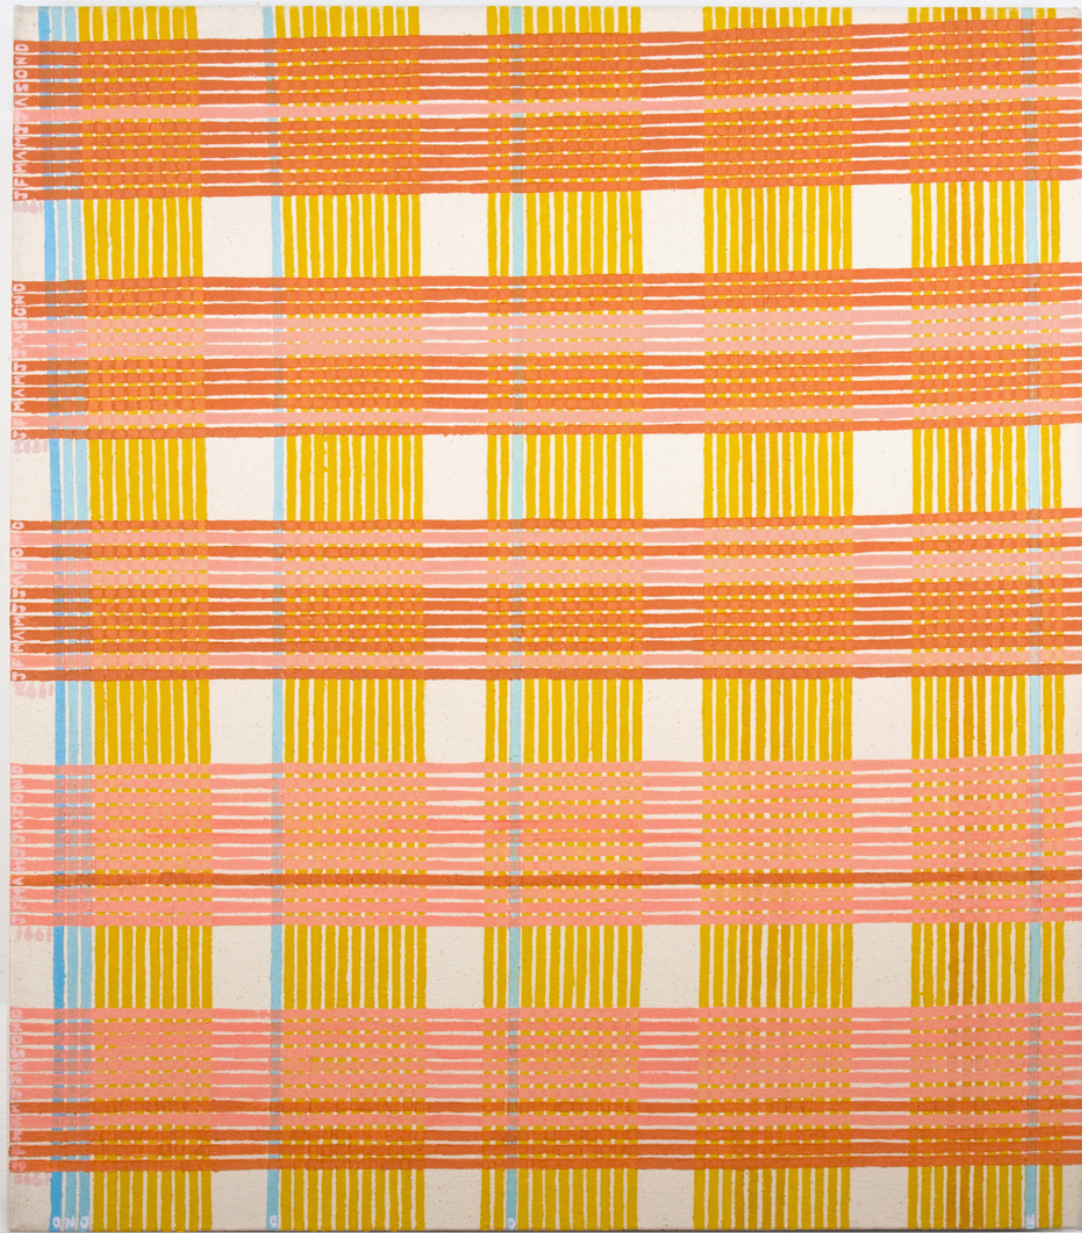

9. Brian Bulfer - 2013
Visual Perception
 Silkscreen on photo print, 17"x15"

10. Brian Bulfer - 2013
Autobiographical Memory #2
Silkscreen on paper,
11" x 15"

11. Brian Bulfer - 2012
*Donations to Occupy Wall
Street*
Acrylic on photo print, 45" x 55"

13. Brian Bulfer – 2011
Water Tower – Renewable Water Resources
Hill Top Temple in Chiang Mai, Doi Saket, Thailand
Acrylic on concert wall 14' x 9'

14. Brian Bulfer - 2010
Indian Diet Lingam #1
Soy wax mold, 15" high

15. Brian Bulfer - 2009
*The Temporal, the Quantitative,
Ideals and Quarks*
Oil on canvas 6'x8'

16. Brian Bulfer - 2009-10
Cosmic Sushi Roll
Oil on canvas, 6'x8'

17. Brian Bulfer - 2009
Giving and Receiving
Oil on canvas, 19.5"x23"

18. Brian Bulfer - 2009
*Wheat, Rice and Corn
Production in China
1953-2006*
Oil on canvas, 54"x60"

19. Brian Bulfer - 2008
January 2006 to April 2008
Gouache on paper, 48"x36"

20. Brian Bulfer - 2008
Peaking
Fabric, padded wall paper, and
frosted duralar, 7' high