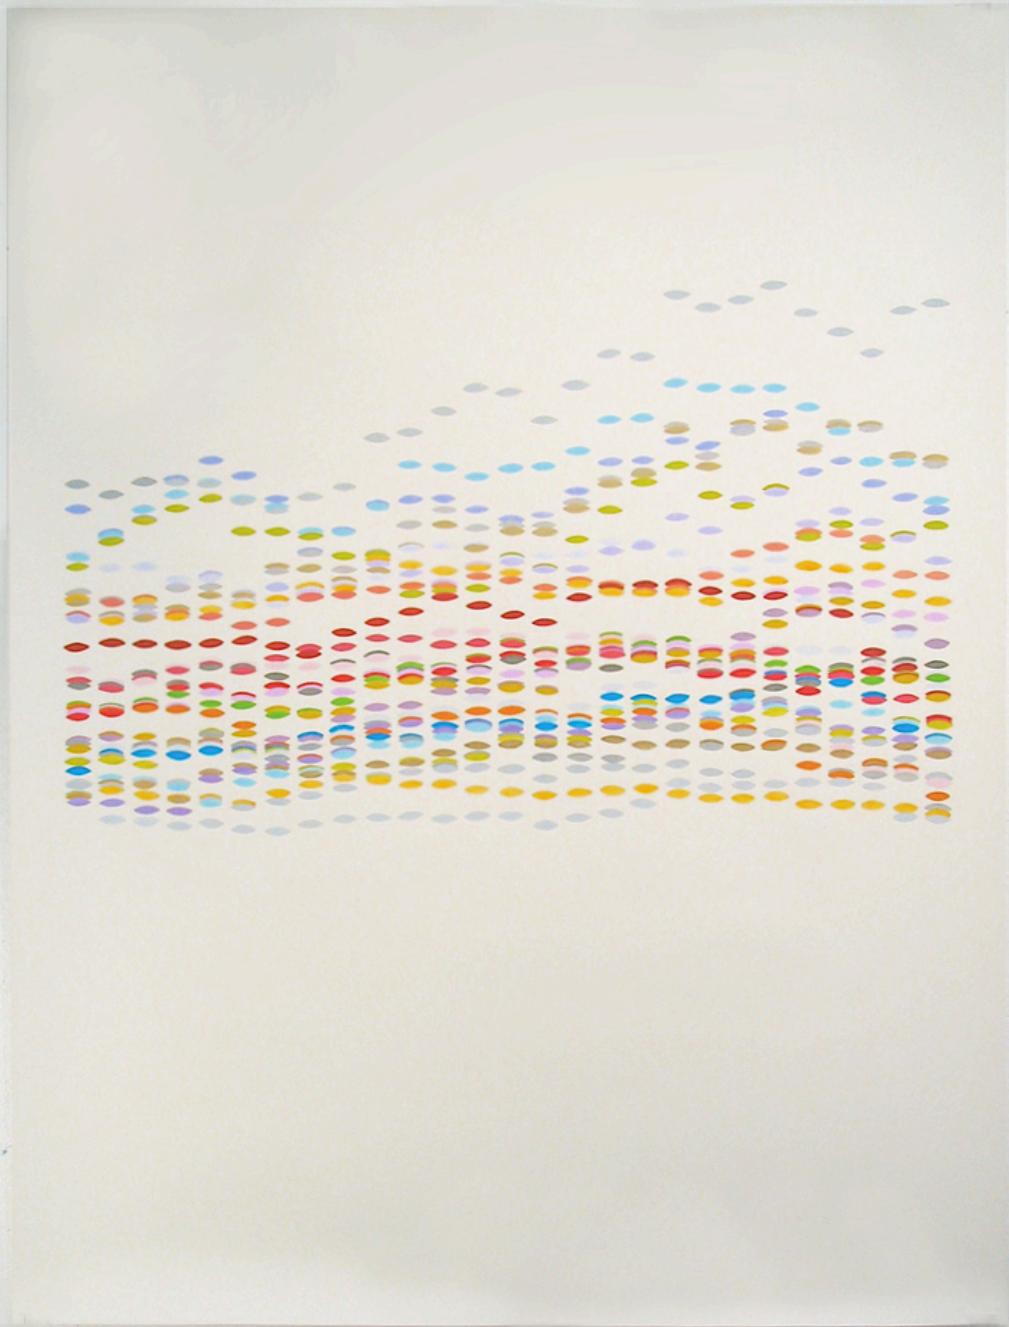

6. Brian Bulfer – 2015-17
Research Prayer Flags
Cotton fabric, each
8.5"x11"

7. Brian Bulfer - 2014
Binary Prayer Beads
3D printed plastic filament,
3-1" x 19-9" x 1-5"

8. Brian Bulfer - 2013
Sacred Exchange
Silkscreen on photo print,
10.75" x 10.75"

9. Brian Bulfer - 2013
Visual Perception
 Silkscreen on photo print, 17"x15"

10. Brian Bulfer - 2013
Autobiographical Memory #2
Silkscreen on paper,
11" x 15"

11. Brian Bulfer - 2012
*Donations to Occupy Wall
Street*
Acrylic on photo print, 45" x 55"

15. Brian Bulfer - 2009
*The Temporal, the Quantitative,
Ideals and Quarks*
Oil on canvas 6'x8'

16. Brian Bulfer - 2009-10
Cosmic Sushi Roll
Oil on canvas, 6'x8'

17. Brian Bulfer - 2009
Giving and Receiving
Oil on canvas, 19.5"x23"

18. Brian Bulfer - 2009
*Wheat, Rice and Corn
Production in China
1953-2006*
Oil on canvas, 54"x60"

19. Brian Bulfer - 2008
January 2006 to April 2008
Gouache on paper, 48"x36"

20. Brian Bulfer - 2008
Peaking
Fabric, padded wall paper, and
frosted duralar, 7' high