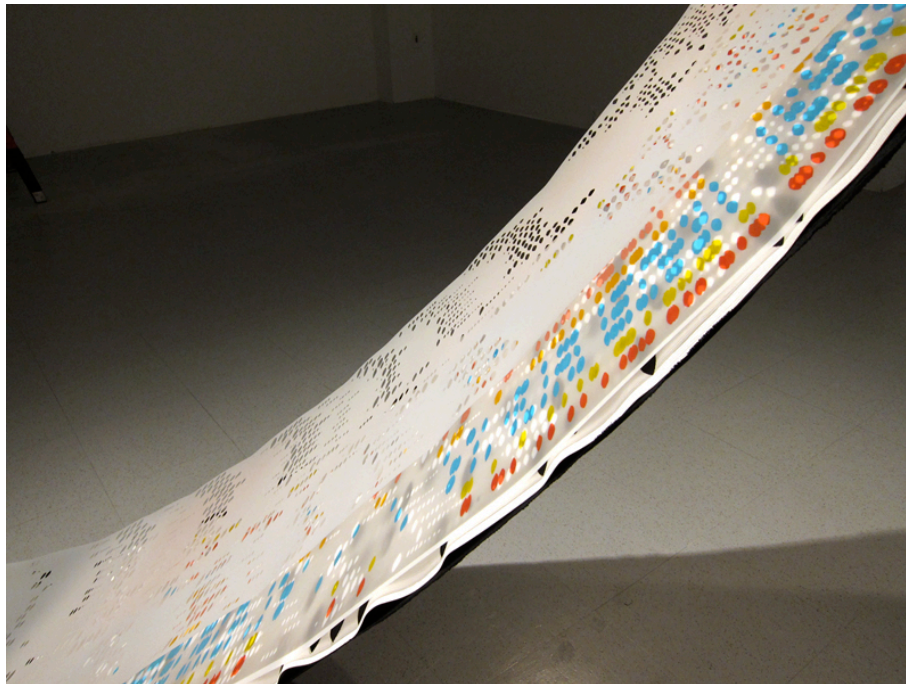

9. Brian Bulfer - 2013
Visual Perception
 Silkscreen on photo print, 17"x15"

10. Brian Bulfer - 2013
Autobiographical Memory #2
Silkscreen on paper,
11" x 15"

11. Brian Bulfer - 2012
*Donations to Occupy Wall
Street*
Acrylic on photo print, 45" x 55"

13. Brian Bulfer – 2011
Water Tower – Renewable Water Resources
Hill Top Temple in Chiang Mai, Doi Saket, Thailand
Acrylic on concert wall 14' x 9'

14. Brian Bulfer - 2010
Indian Diet Lingam #1
Soy wax mold, 15" high

15. Brian Bulfer - 2009
*The Temporal, the Quantitative,
Ideals and Quarks*
Oil on canvas 6'x8'

16. Brian Bulfer - 2009-10
Cosmic Sushi Roll
Oil on canvas, 6'x8'

17. Brian Bulfer - 2009
Giving and Receiving
Oil on canvas, 19.5"x23"

18. Brian Bulfer - 2009
*Wheat, Rice and Corn
Production in China
1953-2006*
Oil on canvas, 54"x60"

19. Brian Bulfer - 2008
January 2006 to April 2008
Gouache on paper, 48"x36"

20. Brian Bulfer - 2008
Peaking
Fabric, padded wall paper, and
frosted duralar, 7' high