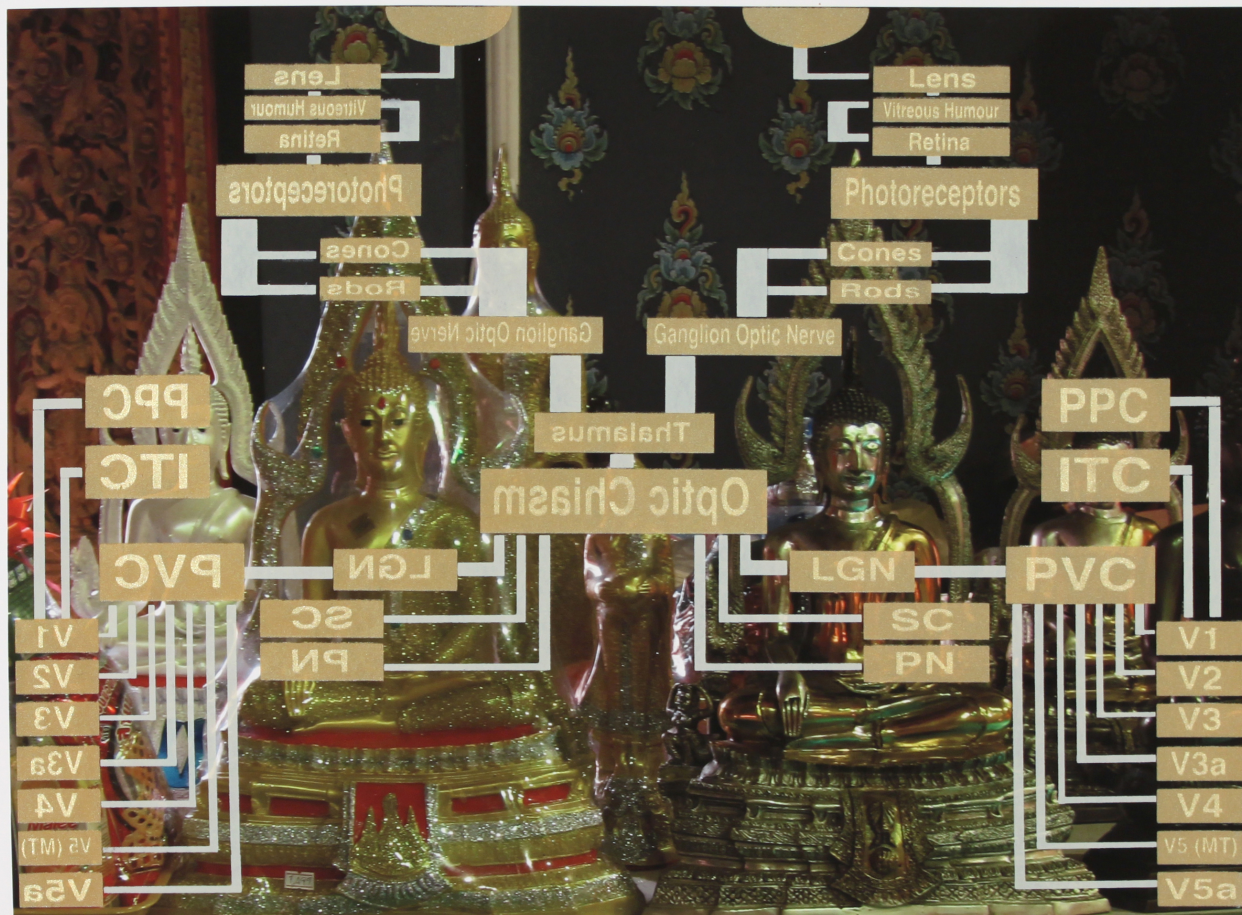

10. Brian Bulfer - 2013
Autobiographical Memory #2
Silkscreen on paper,
11" x 15"

9. Brian Bulfer - 2013
Visual Perception
Silkscreen on photo print, 17"x15"